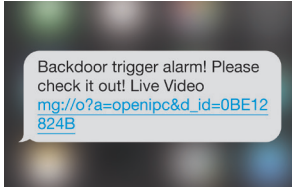

Manage and operate MatiSight™ IP Camera 3/3

Appendix: How MatiSight™ works when alarm occurs?

1. If a thief intrudes and triggers some accessory alarm, the emergency contacts would get informing SMS and alarming call right after that.

2. Magictri™ captures the informing SMS right after that and reminds the user to check live video from the camera paired before. Users get informed immediately even when the App is exited.

3. Just one tap to show you the real-time video! The thief is nowhere to hide!