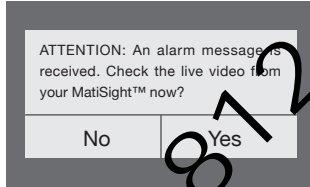

Manage and operate MatiSight™ IP Camera 3/3

Appendix: How MatiSight™ works when alarm occurs?

1. If a thief intrudes and triggers some accessory alarm, the emergency contacts would get informing SMS and alarming call right after that.

2. Magictri™ captures the informing SMS right after that and reminds the user to check live video from the camera paired before. Users get informed immediately even when the App is exited.

3. Just one tap to show you the real-time video! The thief is nowhere to hide!